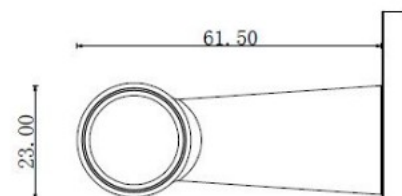

PRODUCT SHEET

Description:

Zamak Door Handle "House", Brushed Brass, 8x8x95mm Split Spindle, Incl. Round Spring Rosettes, Oval Key Hole, Escutcheons, Hex Key, Wooden Screws, M4 Connecting Screws & Washers. cc: 38mm. Door Thickness: 38-50mm.

Item number:

27.20.310-0

Units	Box	Carton	HS Code	Barcode
Pair	1	20	8302411000	 5704866511995

SISO A/S

Mileparken 11
DK-2740 Skovlunde
Denmark
VAT: DK24786013

Phone +45 45 830 900

www.siso.dk
siso@siso.dk

Danske Bank
Nytorv Branch
Copenhagen
SWIFT: DABADKKK

Account no.
4180 3112 112936
IBAN Account
DK7230003112112936