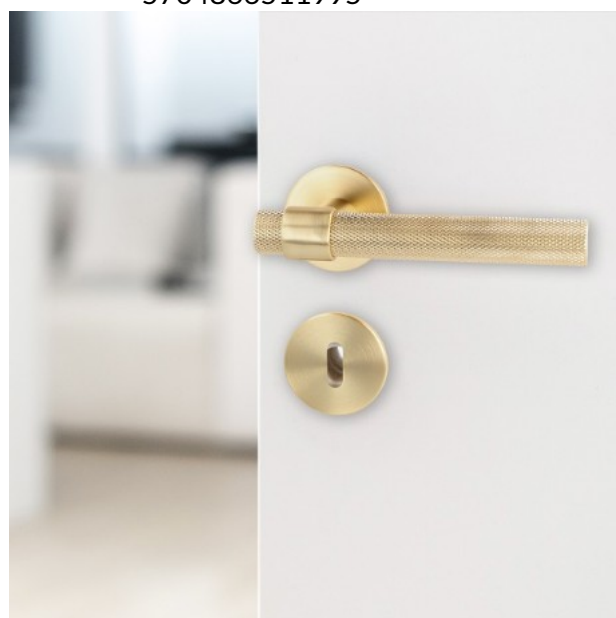

PRODUCT SHEET

Description:

Zamak Door Handle "House", Brushed Brass, 8x8x95mm Split Spindle, Incl. Round Spring Rosettes, Oval Key Hole, Escutcheons, Hex Key, Wooden Screws, M4 Connecting Screws & Washers. cc: 38mm. Door Thickness: 38-50mm.

Item number:

27.20.310-0

Units	Box	Carton	HS Code	Barcode
Pair	1	20	8302411000	 5704866511995

SISO A/S

Mileparken 11
DK-2740 Skovlunde
Denmark
VAT: DK24786013

Phone +45 45 830 900

www.siso.dk
siso@siso.dk

Danske Bank
Nytorv Branch
Copenhagen
SWIFT: DABADKKK

Account no.
4180 3112 112936
IBAN Account
DK7230003112112936