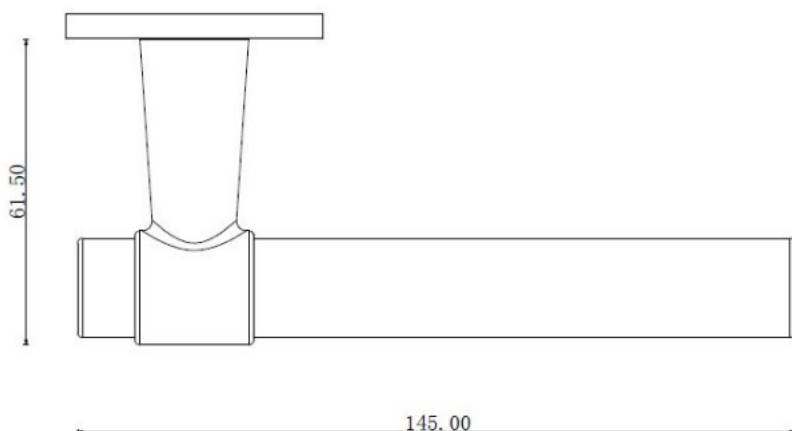

PRODUCT SHEET

Description:

Zamak Door Handle "House", Brushed Brass, 8x8x95mm Split Spindle, Incl. Round Spring Rosettes, Oval Key Hole, Escutcheons, Hex Key, Wooden Screws, M4 Connecting Screws & Washers. cc: 38mm. Door Thickness: 38-50mm.

Item number:

27.20.310-0

Units	Box	Carton	HS Code	Barcode
Pair	1	20	8302411000	 5704866511995

SISO A/S

Mileparken 11
DK-2740 Skovlunde
Denmark
VAT: DK24786013

Phone +45 45 830 900

www.siso.dk
siso@siso.dk

Danske Bank
Nytorv Branch
Copenhagen
SWIFT: DABADKKK

Account no.
4180 3112 112936
IBAN Account
DK7230003112112936